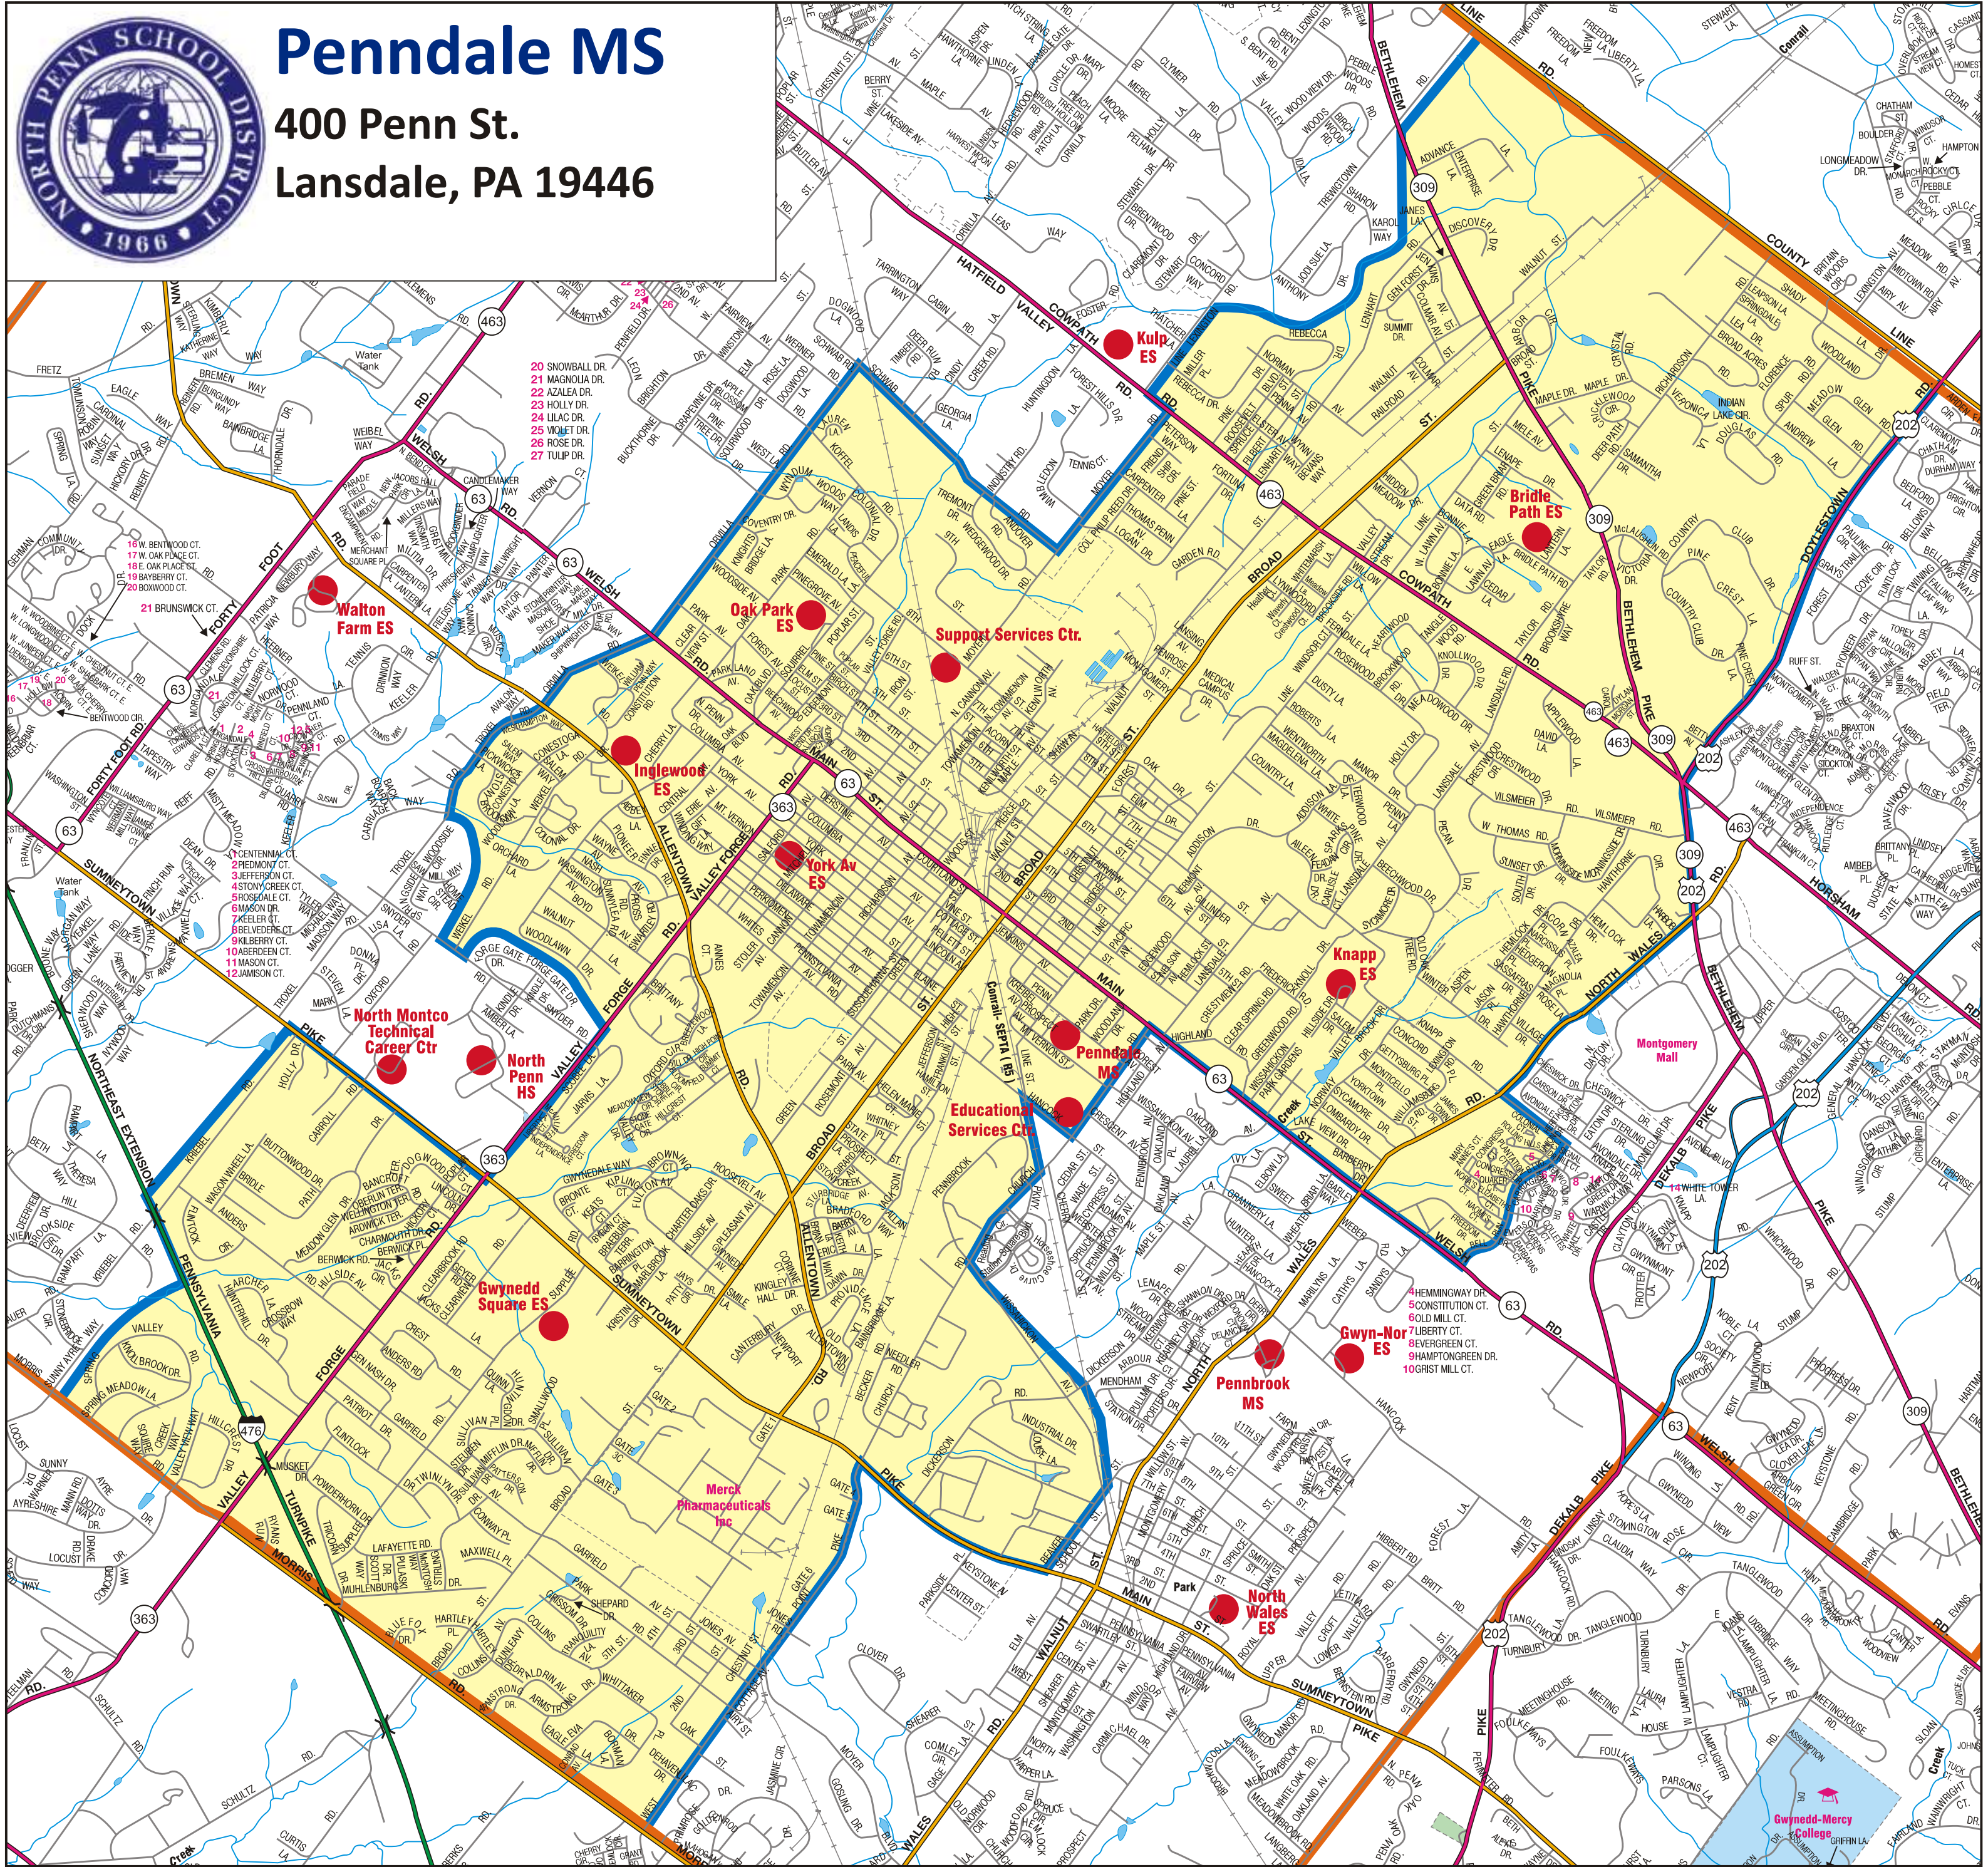

Penndale MS

400 Penn St.

Lansdale, PA 19446

- 16 W. BENTWOOD CT.
- 17 W. OAK PLACE CT.
- 18 E. OAK PLACE CT.
- 19 BAYBERRY CT.
- 20 BOXWOOD CT.